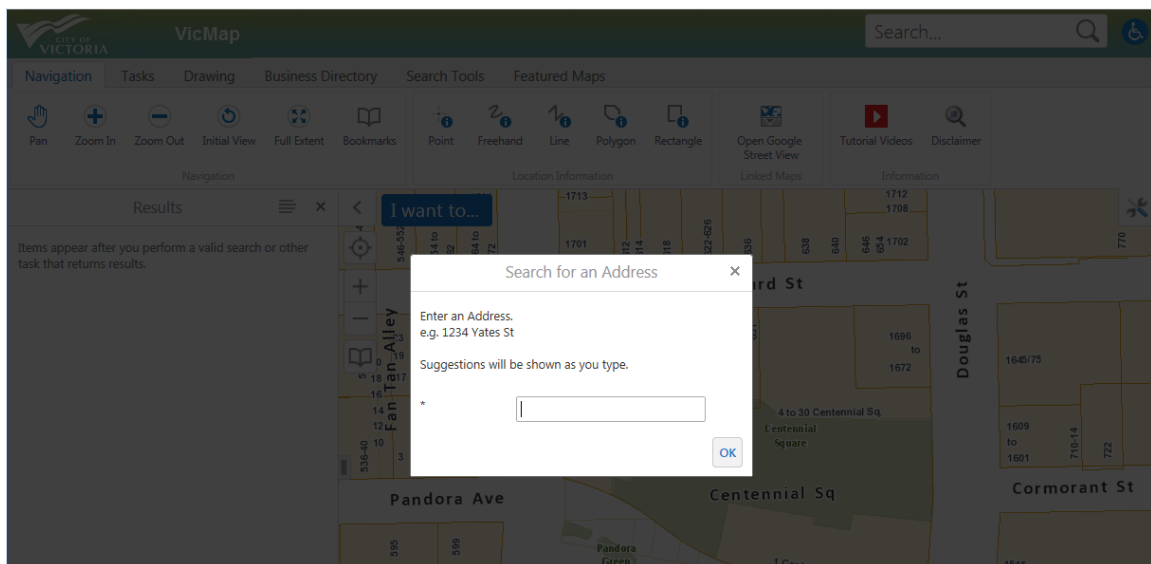

## Viewing Historical Permit Information Step-by-Step Instructions

Go to the [VicMap](#) page on the City of Victoria website. Click on **“Launch VicMap”**.

Click the blue **“I want to...”** button and then click **“Find an address”**

A new window will open. Type the address in the search bar and click **“OK.”**

In the **Results** sidebar select **“Create Parcel Report”** below the address to generate a Property Report that includes such helpful information as zoning, land use, PID, heritage status, water servicing information, property tax summaries, etc.

For **historical permit information**, click on the address in the search results on the left of the screen. A new window will pop up that includes a **“Permit”** tab for any recent permits with the information available in the window. The **“Permit Cards”** tab contains information on older permits and includes a link to view the permit information available for that property. Properties may have either the **“Permit”** or **“Permit Cards”** tab or both depending on the age of the house and work done.

The screenshot shows the VicMap web application interface. The top navigation bar includes 'Navigation', 'Tasks', 'Drawing', 'Business Directory', 'Search Tools', and 'Featured Maps'. The main content area is divided into a sidebar on the left and a main map area on the right. The sidebar displays search results for '1 CENTENNIAL SQ', with the address circled in red and a 'CLICK HERE' link. Below the address, there are links for 'Create Parcel Report', 'Claim your Home Owner Grant online', 'Property Tax Information', and 'Find Your Garbage Collection Schedule'. The main map area shows a street view of Centennial Square, with a blue box 'I want to...' and a red circle around the 'Permits (bldg/elec/plumb)' tab in the table below. The table lists various permits for the address, including building permits for interior, commercial, and entertainment purposes, as well as plumbing permits.