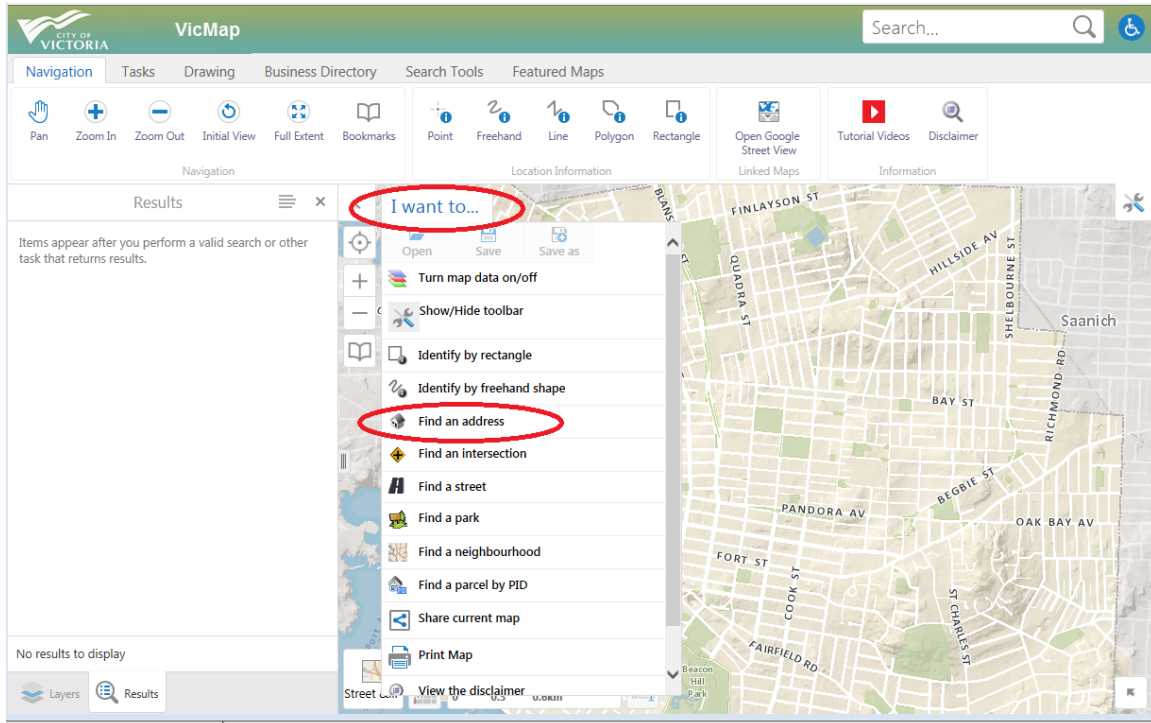

## Viewing Historical Permit Information Step-by-Step Instructions

Go to the [VicMap](#) page on the City of Victoria website. Click on **“Launch VicMap”**.

Click the blue **“I want to...”** button and then click **“Find an address”**

A new window will open. Type the address in the search bar and click **“OK.”**

In the **Results** sidebar select **“Create Parcel Report”** below the address to generate a Property Report that includes such helpful information as zoning, land use, PID, heritage status, water servicing information, property tax summaries, etc.

For **historical permit information**, click on the address in the search results on the left of the screen. A new window will pop up that includes a **“Permit”** tab for any recent permits with the information available in the window. The **“Permit Cards”** tab contains information on older permits and includes a link to view the permit information available for that property. Properties may have either the **“Permit”** or **“Permit Cards”** tab or both depending on the age of the house and work done.

The screenshot shows the VicMap web application interface. The top navigation bar includes 'Navigation', 'Tasks', 'Drawing', 'Business Directory', 'Search Tools', and 'Featured Maps'. The main content area is divided into a sidebar on the left and a main map area on the right. The sidebar displays search results for '1 CENTENNIAL SQ', with the address circled in red and a 'CLICK HERE' link. Below the address, there are links for 'Create Parcel Report', 'Claim your Home Owner Grant online', 'Property Tax Information', and 'Find Your Garbage Collection Schedule'. The main map area shows a street view of Centennial Square, with a blue box 'I want to...' and a red circle around the 'Permits (bldg/elec/plumb)' tab in the table below. The table lists various permits for the address, including building permits for interior, commercial, and entertainment purposes, as well as plumbing permits.