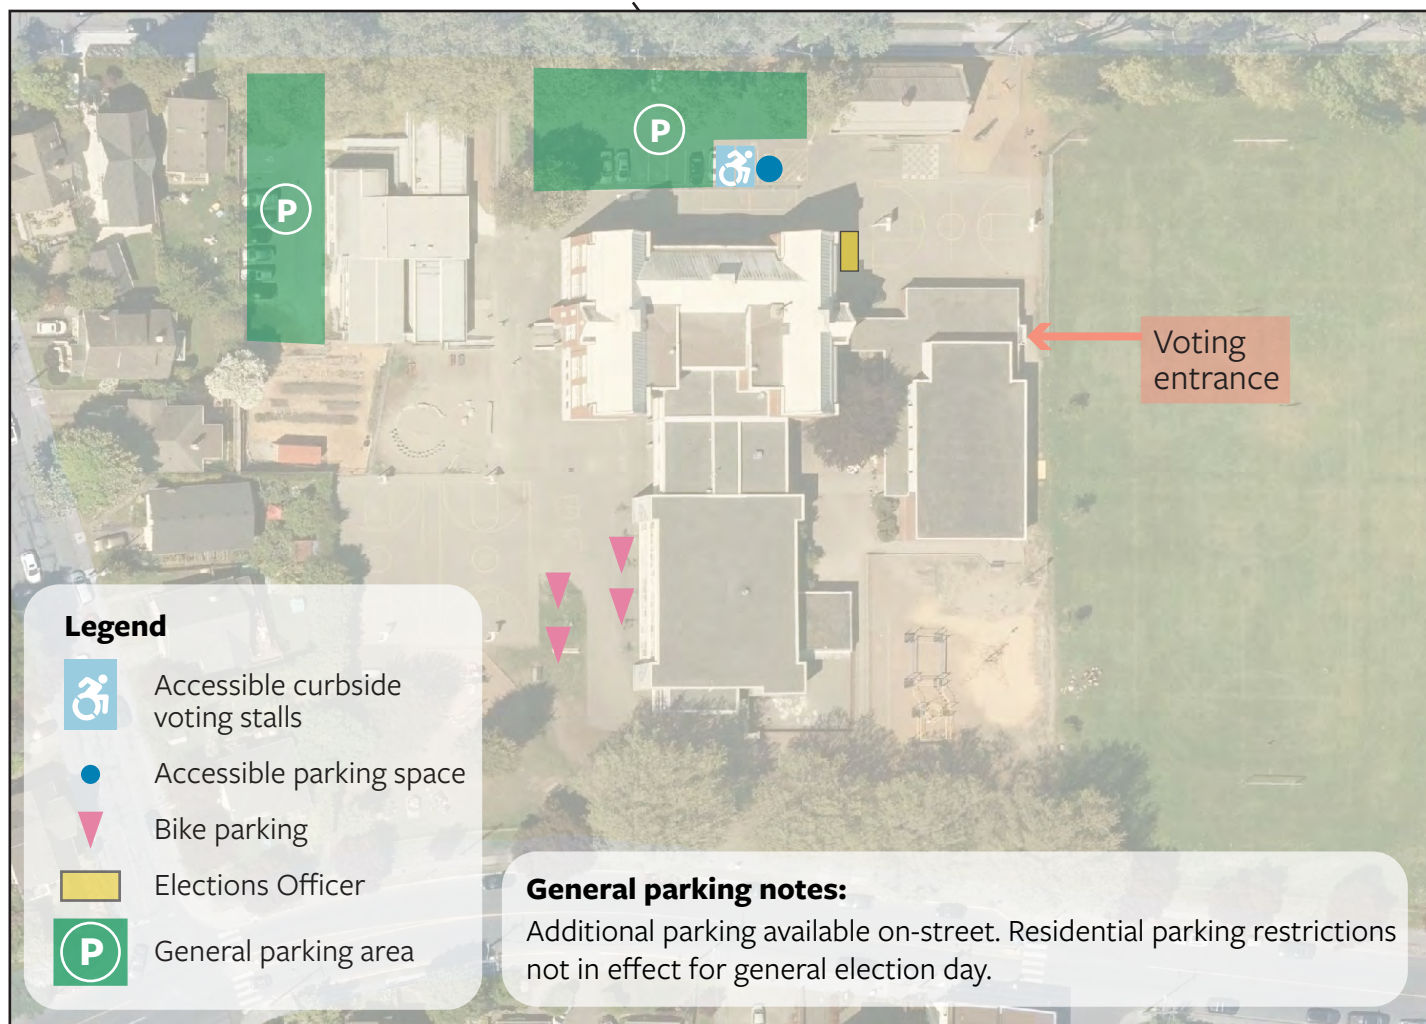

# Margaret Jenkins Elementary

1824 Fairfield Road

Voter access and parking

## Legend

Accessible curbside voting stalls

Accessible parking space

Bike parking

Elections Officer

General parking area

## General parking notes:

Additional parking available on-street. Residential parking restrictions not in effect for general election day.