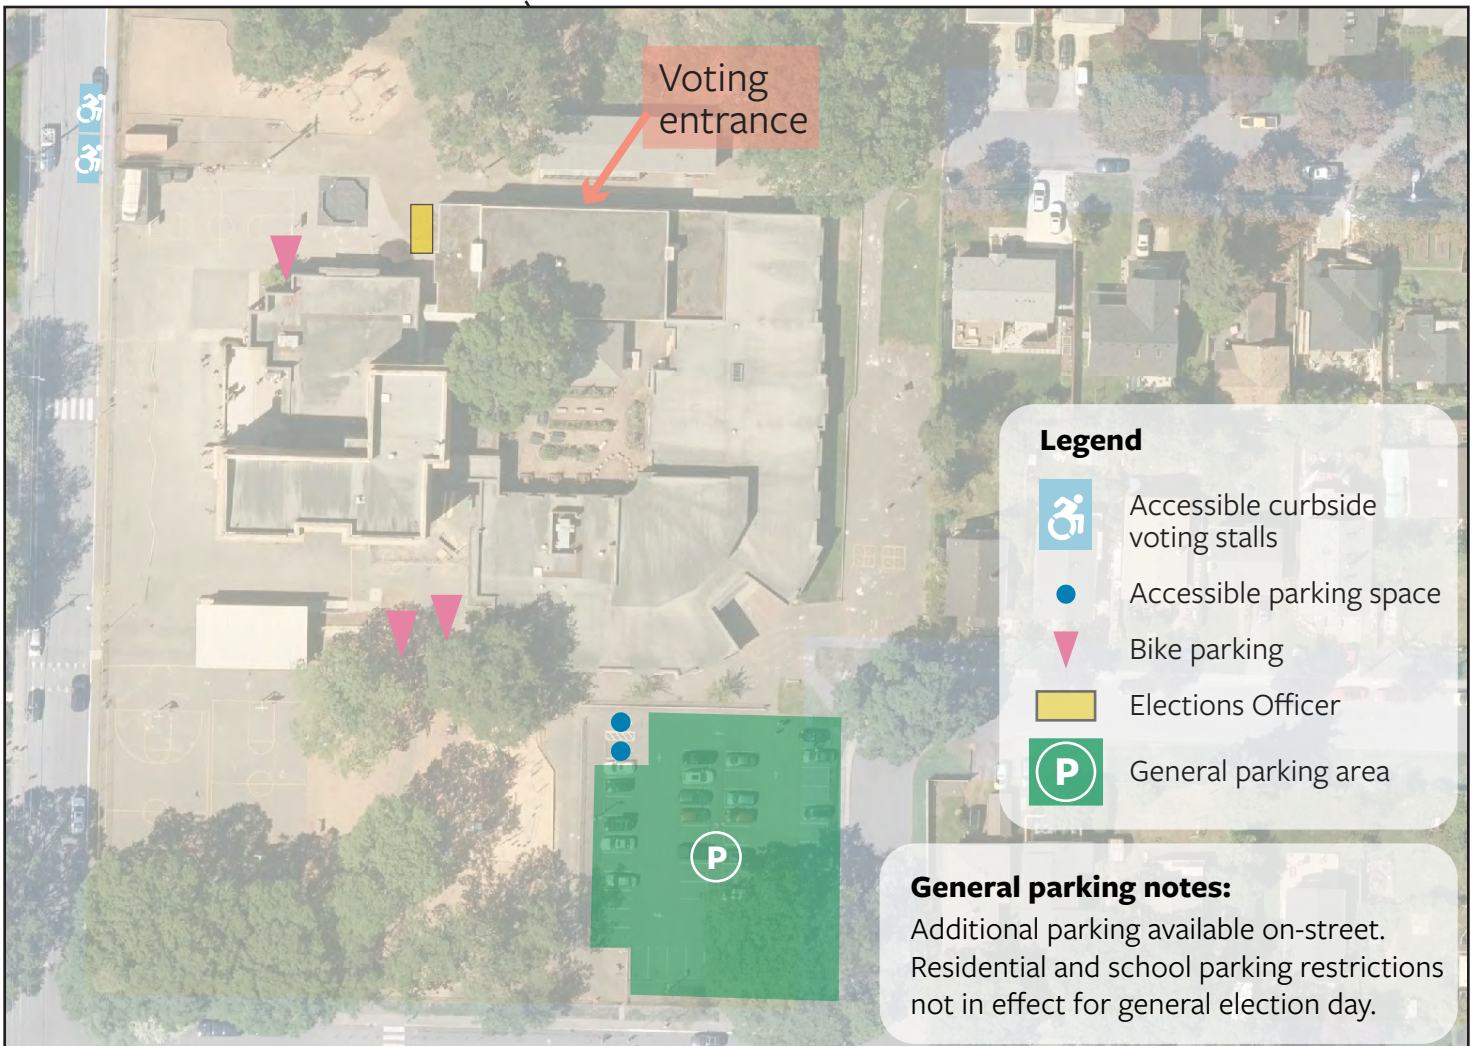

Oaklands Community Centre

2827 Belmont Avenue

Voter access and parking

Legend

-  Accessible curbside voting stalls
-  Accessible parking space
-  Bike parking
-  Elections Officer
-  General parking area

General parking notes:

Additional parking available on-street. Residential and school parking restrictions not in effect for general election day.