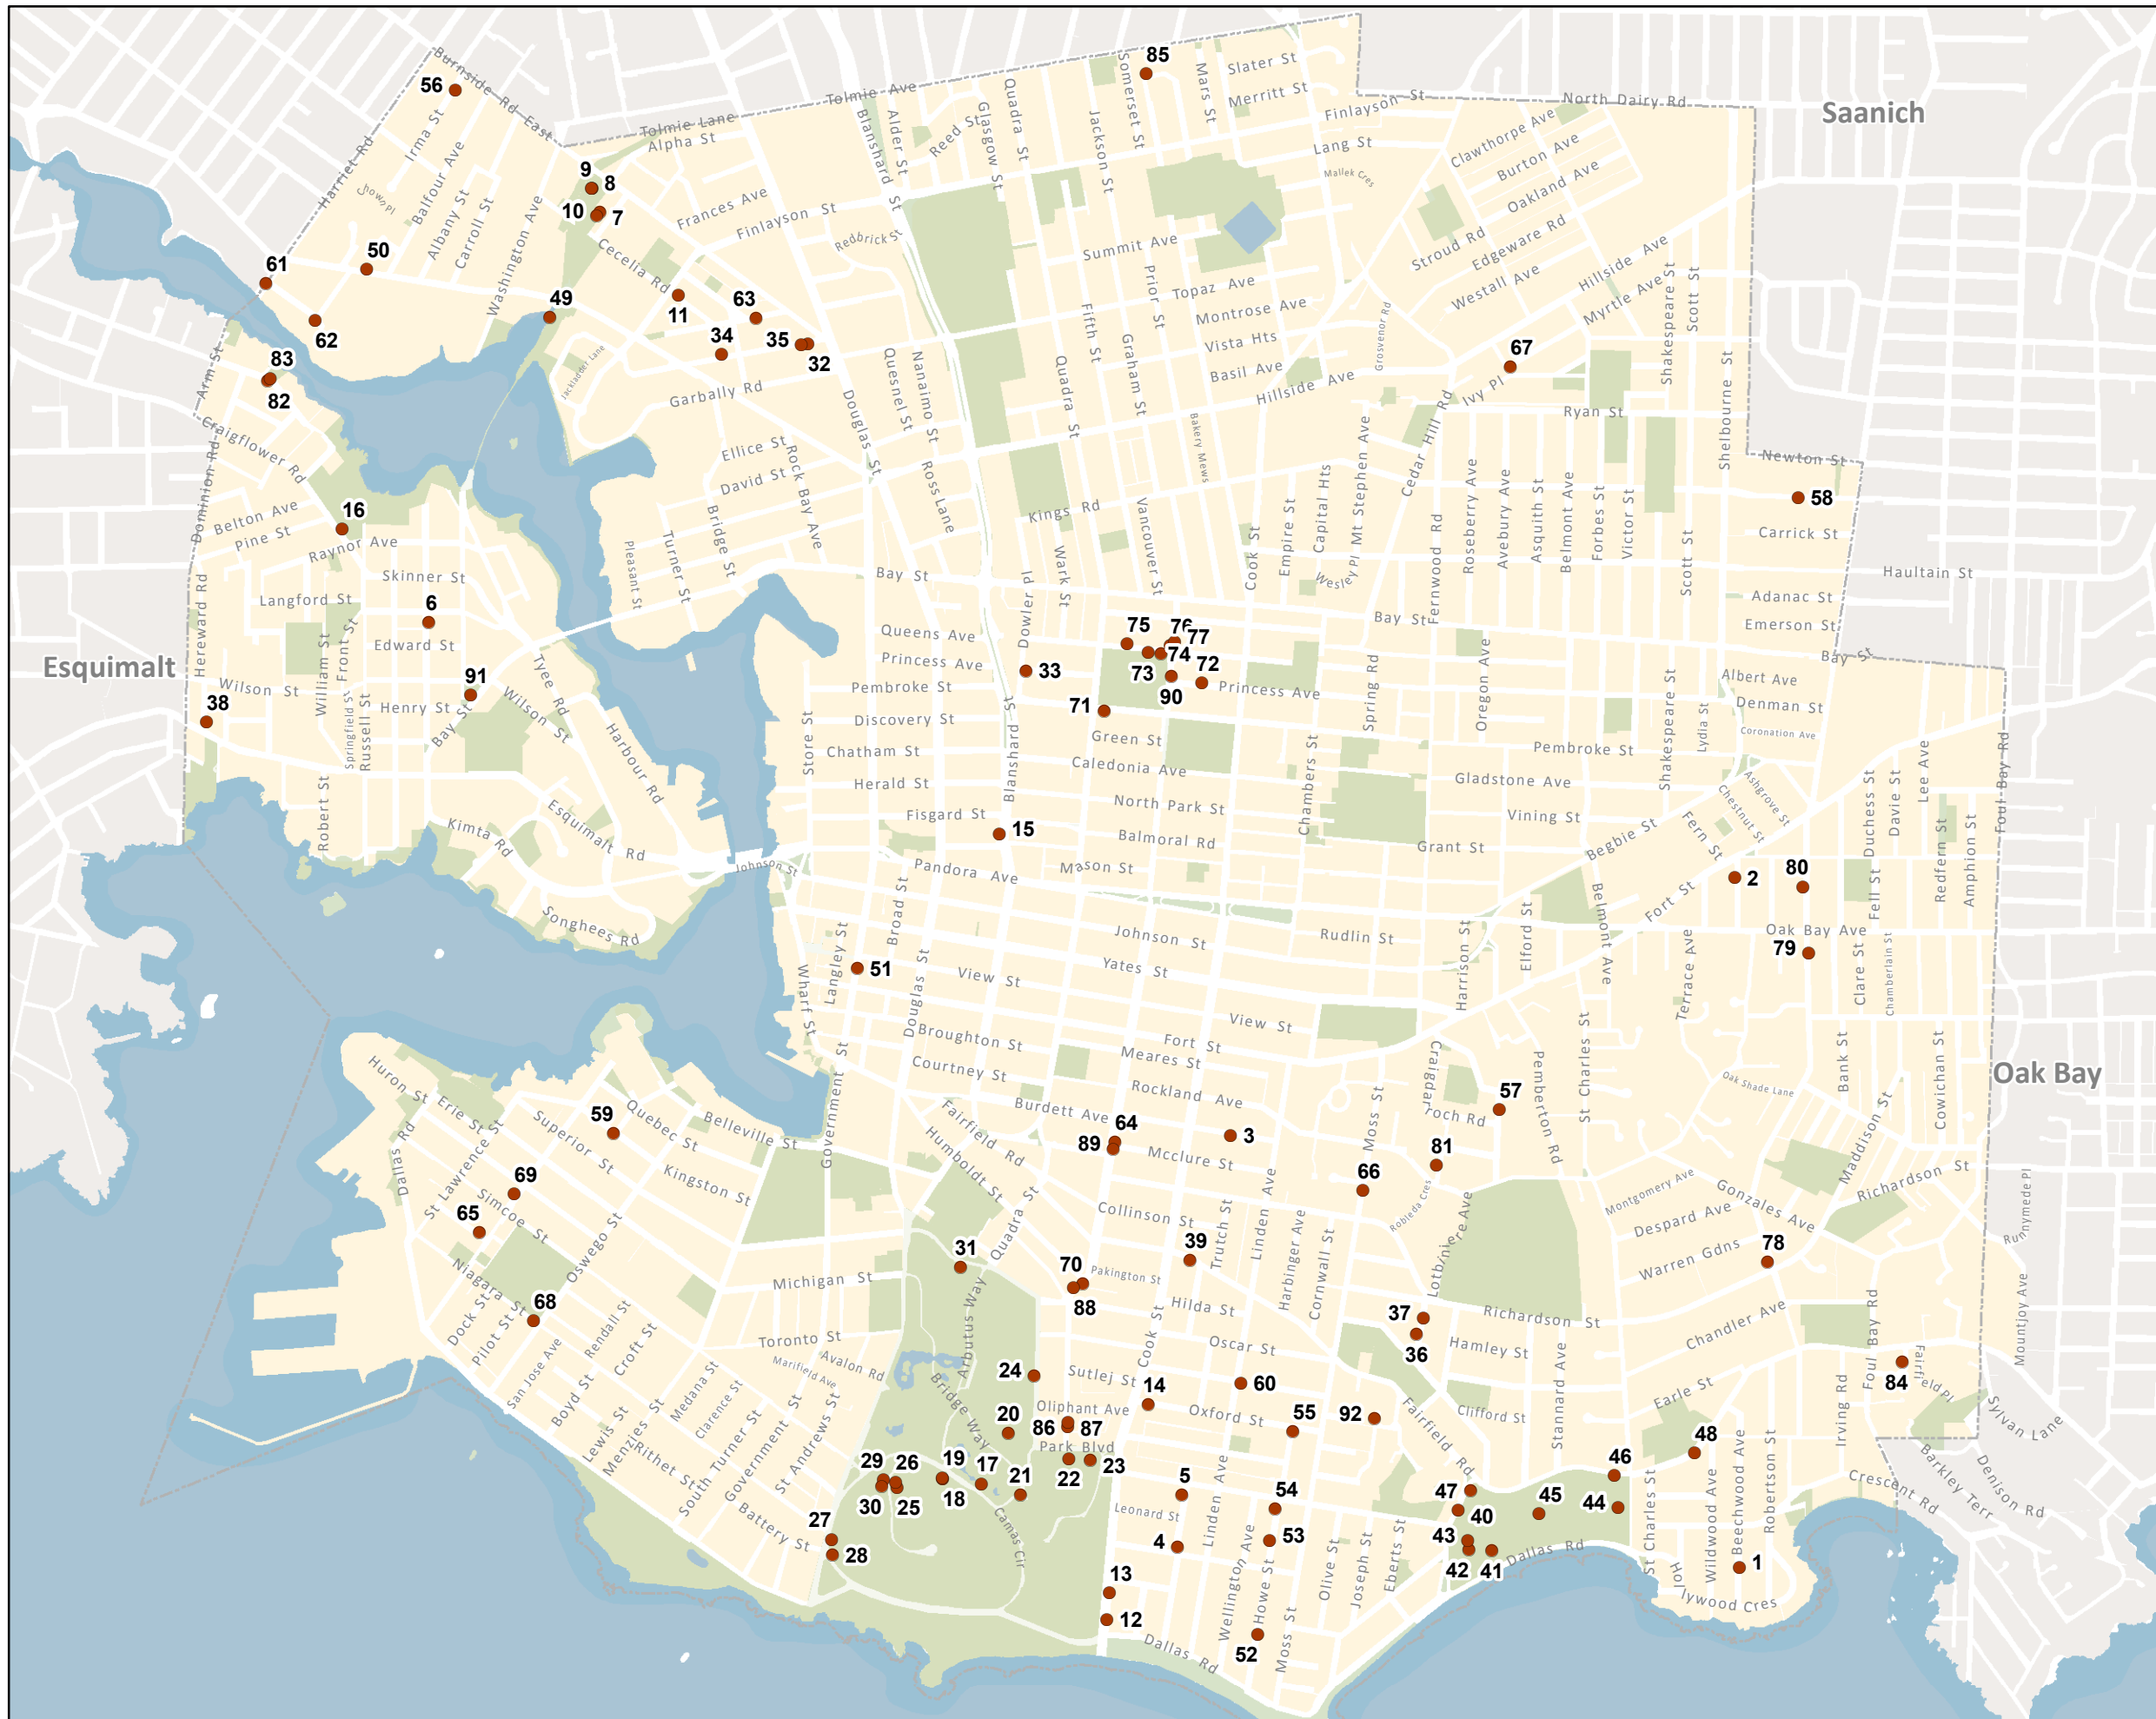

City of Victoria Winter Tree Removals 2018/19

● Trees Requiring Removal

Date: 1/16/2019