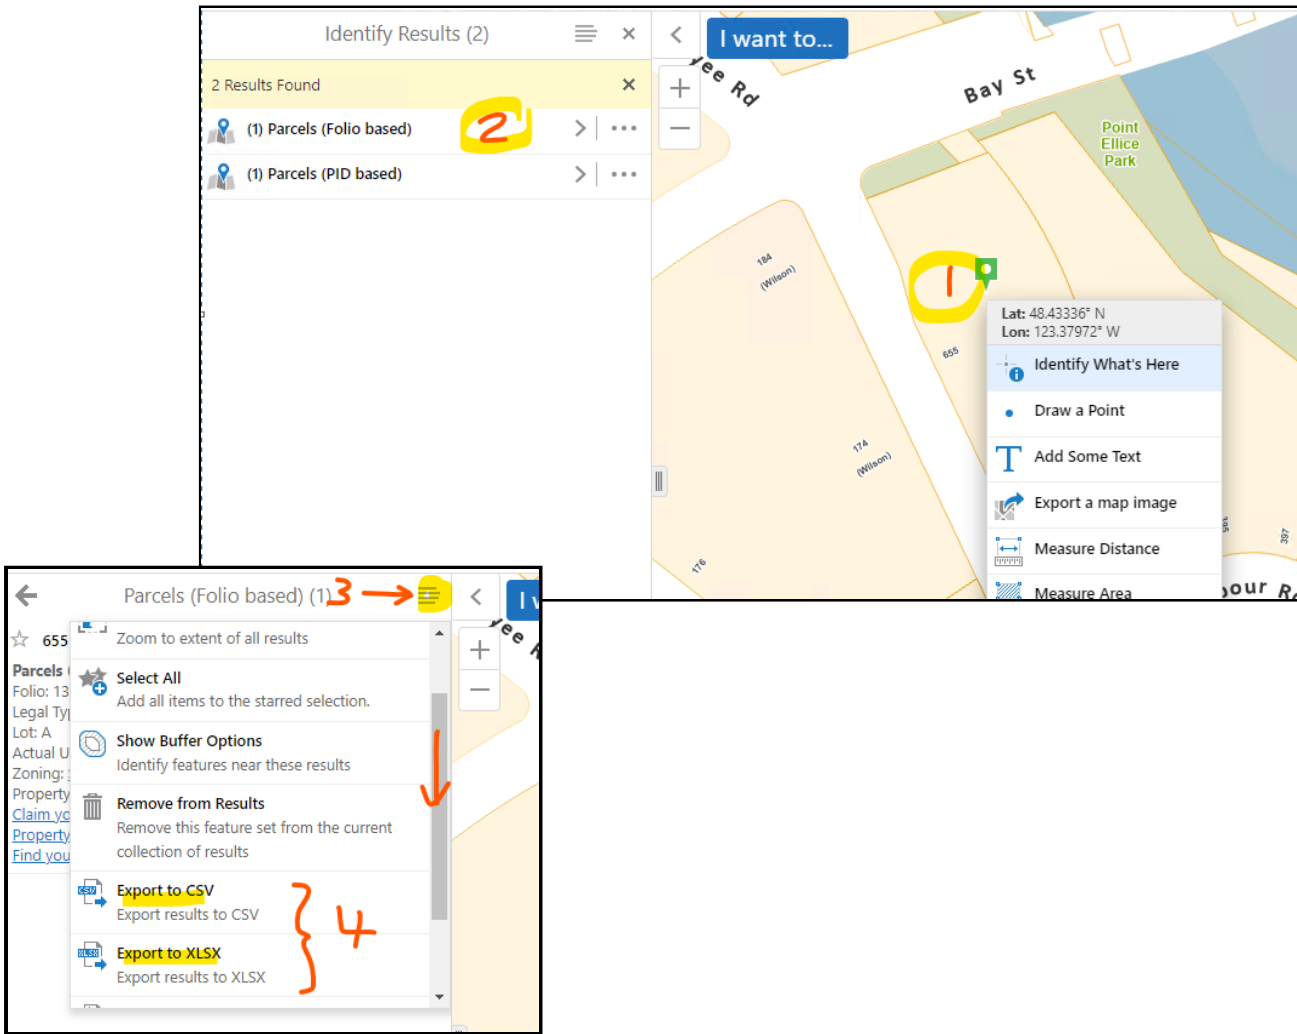

Download Permit History for a Property

Extract the files from the zip folder and the permits file will be inside as below.

Name
Alias Addresses.csv
Assessment.csv
Laterals.csv
Legal.csv
Parcels (Folio based).csv
Permits (BldgElecPlumb).csv
Planning.csv
Property.csv
Tax.csv
Water.csv
Zoning.csv