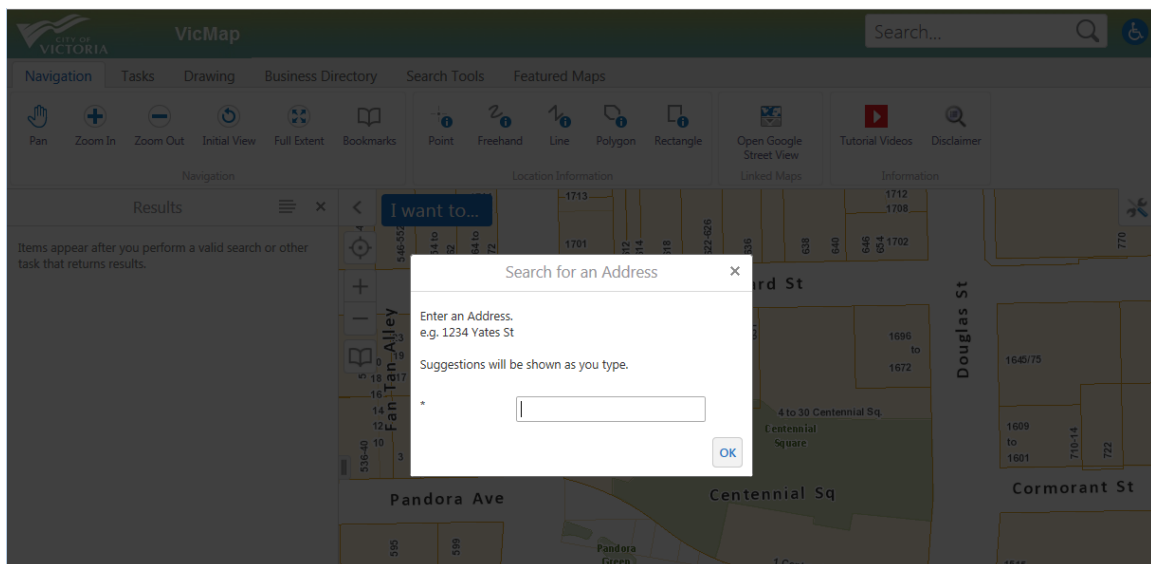

Viewing Historical Permit Information Step-by-Step Instructions

Go to the [VicMap](#) page on the City of Victoria website. Click on **“Launch VicMap”**.

Click the blue **“I want to...”** button and then click **“Find an address”**

A new window will open. Type the address in the search bar and click **“OK.”**

In the **Results** sidebar select **“Create Parcel Report”** below the address to generate a Property Report that includes such helpful information as zoning, land use, PID, heritage status, water servicing information, property tax summaries, etc.

For **historical permit information**, click on the address in the search results on the left of the screen. A new window will pop up that includes a **“Permit”** tab for any recent permits with the information available in the window. The **“Permit Cards”** tab contains information on older permits and includes a link to view the permit information available for that property. Properties may have either the **“Permit”** or **“Permit Cards”** tab or both depending on the age of the house and work done.

The screenshot shows the VicMap interface with a search result for '1 CENTENNIAL SQ' highlighted in red. Below the search result, a table of permits is displayed. The 'Permits (bldg/elec/plumb)' tab is selected and highlighted in red. The table contains the following data: