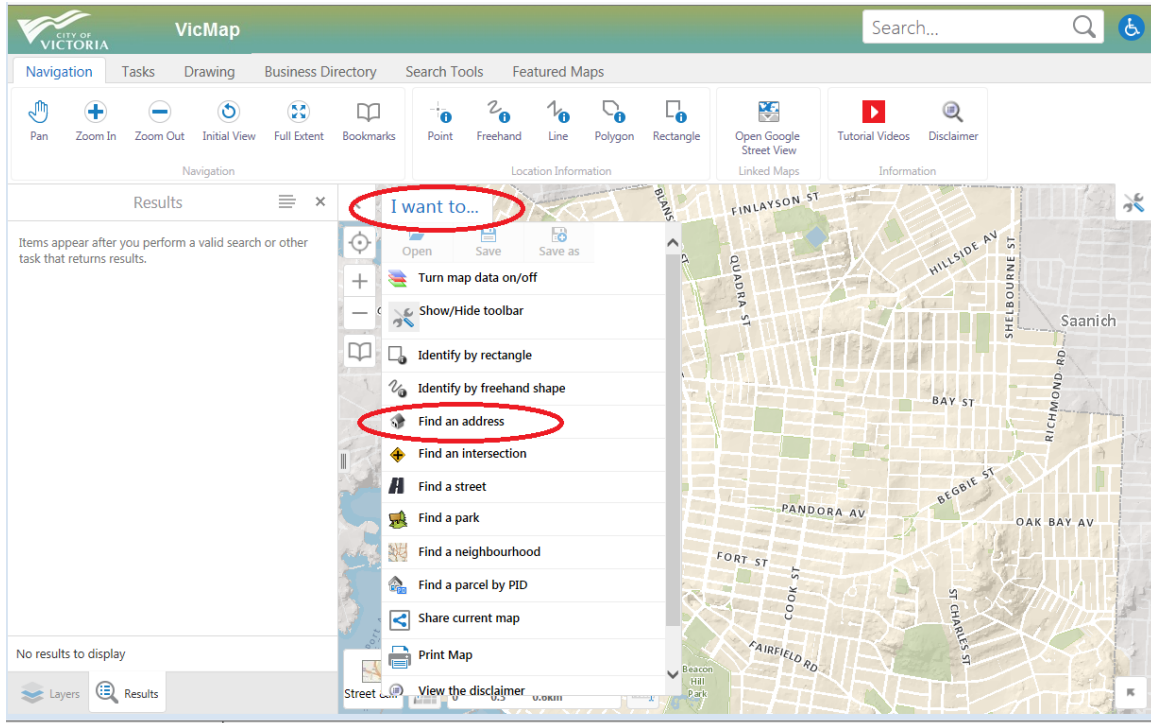

Viewing Historical Permit Information Step-by-Step Instructions

Go to the [VicMap](#) page on the City of Victoria website. Click on **“Launch VicMap”**.

Click the blue **“I want to...”** button and then click **“Find an address”**

A new window will open. Type the address in the search bar and click **“OK.”**

In the **Results** sidebar select **“Create Parcel Report”** below the address to generate a Property Report that includes such helpful information as zoning, land use, PID, heritage status, water servicing information, property tax summaries, etc.

For **historical permit information**, click on the address in the search results on the left of the screen. A new window will pop up that includes a **“Permit”** tab for any recent permits with the information available in the window. The **“Permit Cards”** tab contains information on older permits and includes a link to view the permit information available for that property. Properties may have either the **“Permit”** or **“Permit Cards”** tab or both depending on the age of the house and work done.

The screenshot shows the VicMap interface with a search result for '1 CENTENNIAL SQ' highlighted in red. Below the search result, a table of permits is displayed. The 'Permits (bldg/elec/plumb)' tab is selected and highlighted in red. The table contains the following data: