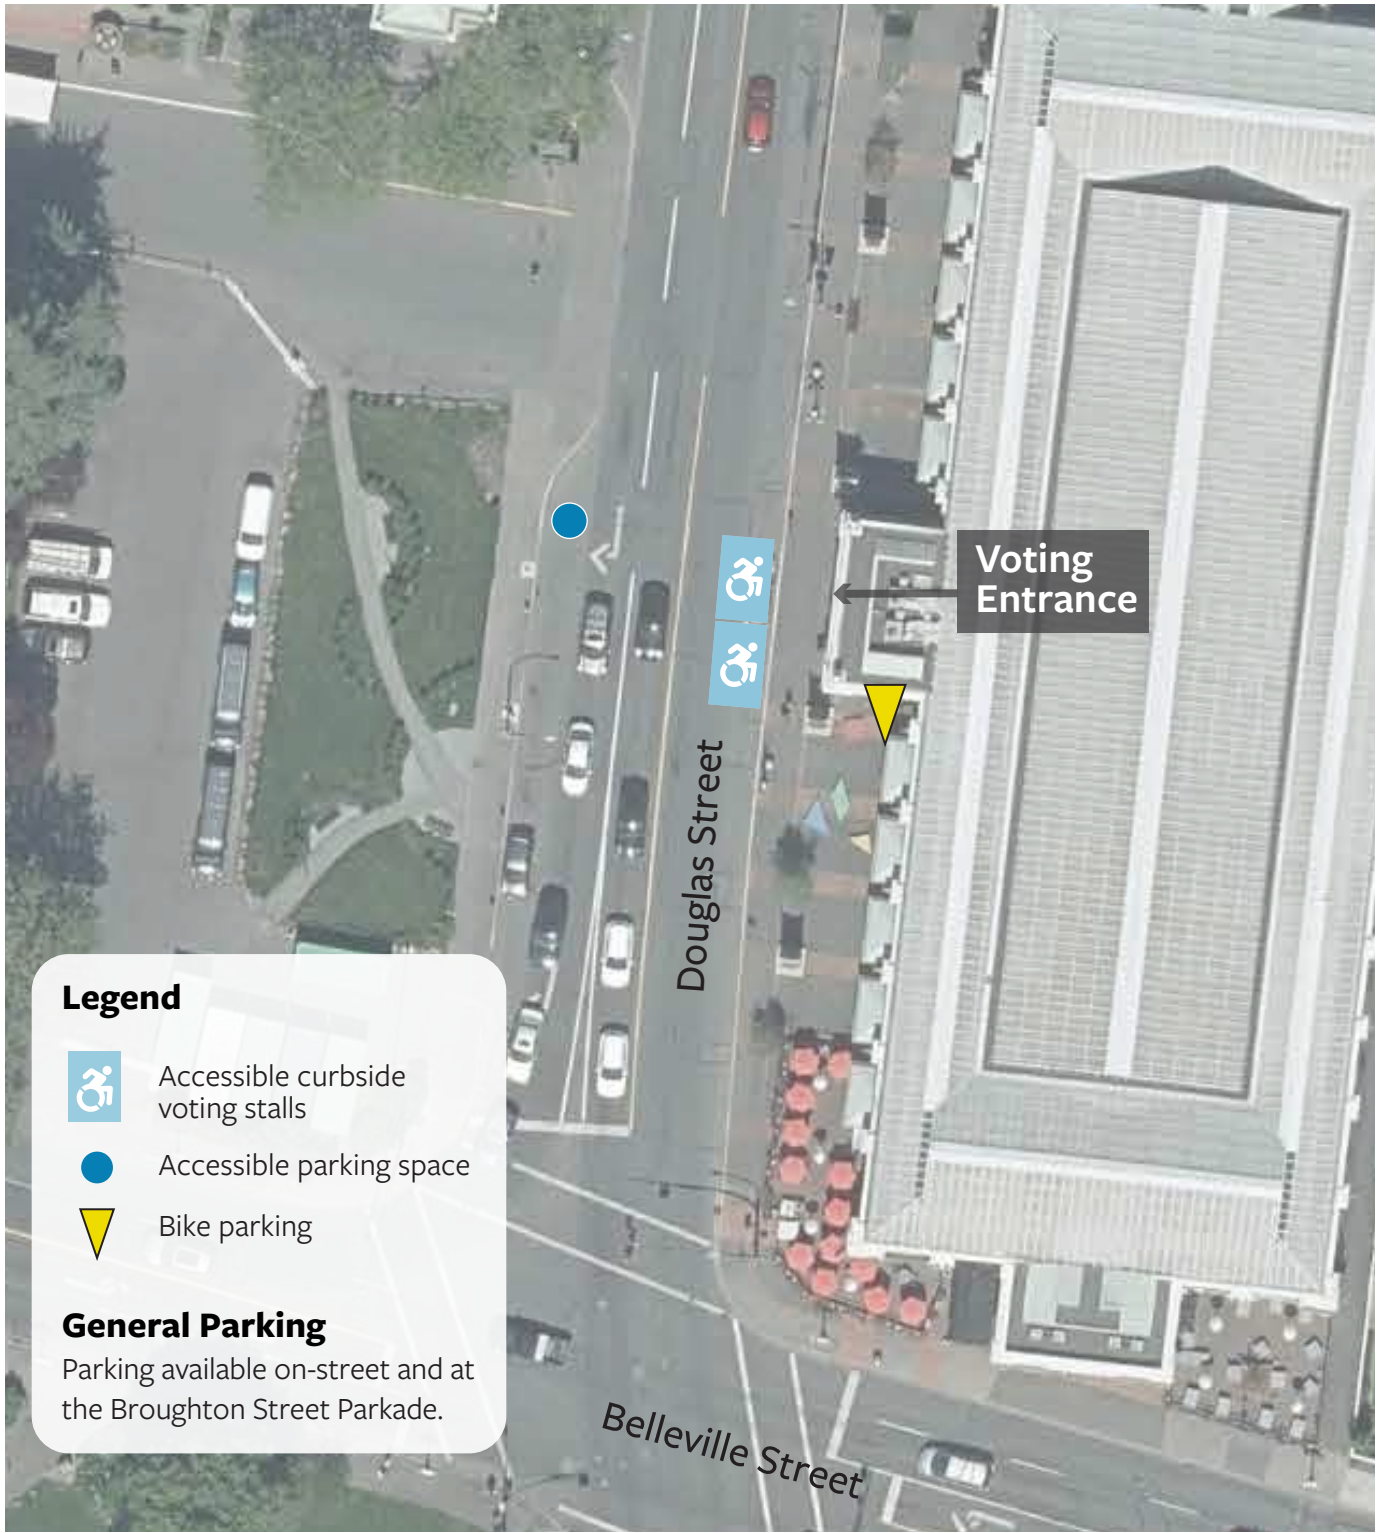

# Crystal Garden

713 Douglas Street  
Voter access and parking

### Legend

- Accessible curbside voting stalls
- Accessible parking space
- Bike parking

### General Parking

Parking available on-street and at the Broughton Street Parkade.