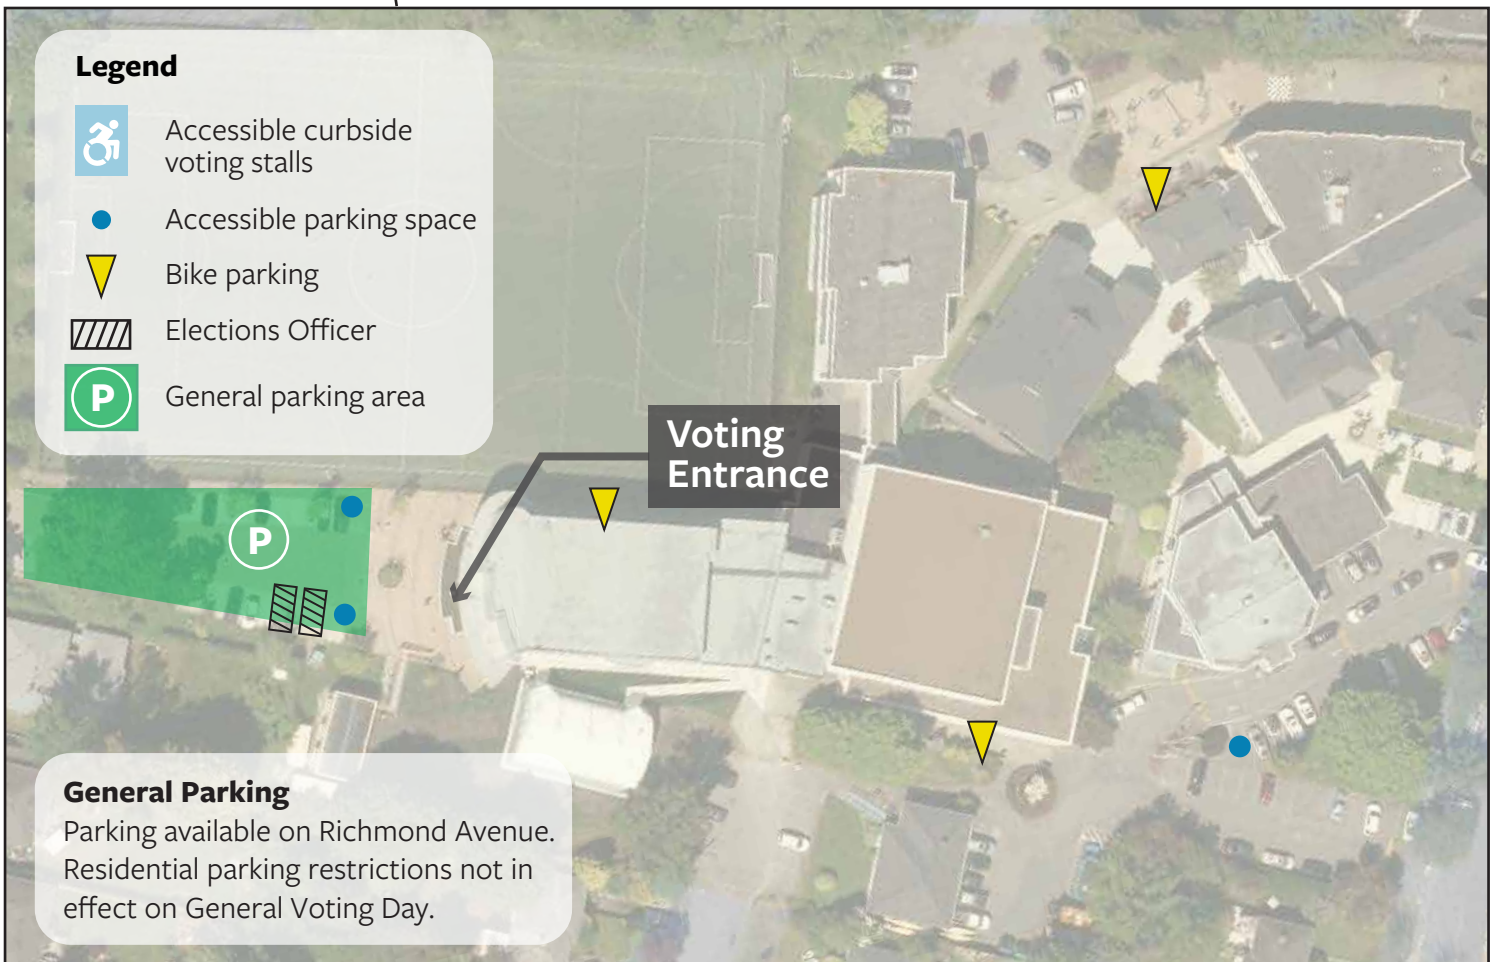

# Glenlyon Norfolk School

781 Richmond Avenue

Voter access and parking

## Legend

Accessible curbside voting stalls

Accessible parking space

Bike parking

Elections Officer

General parking area

Voting Entrance

## General Parking

Parking available on Richmond Avenue. Residential parking restrictions not in effect on General Voting Day.