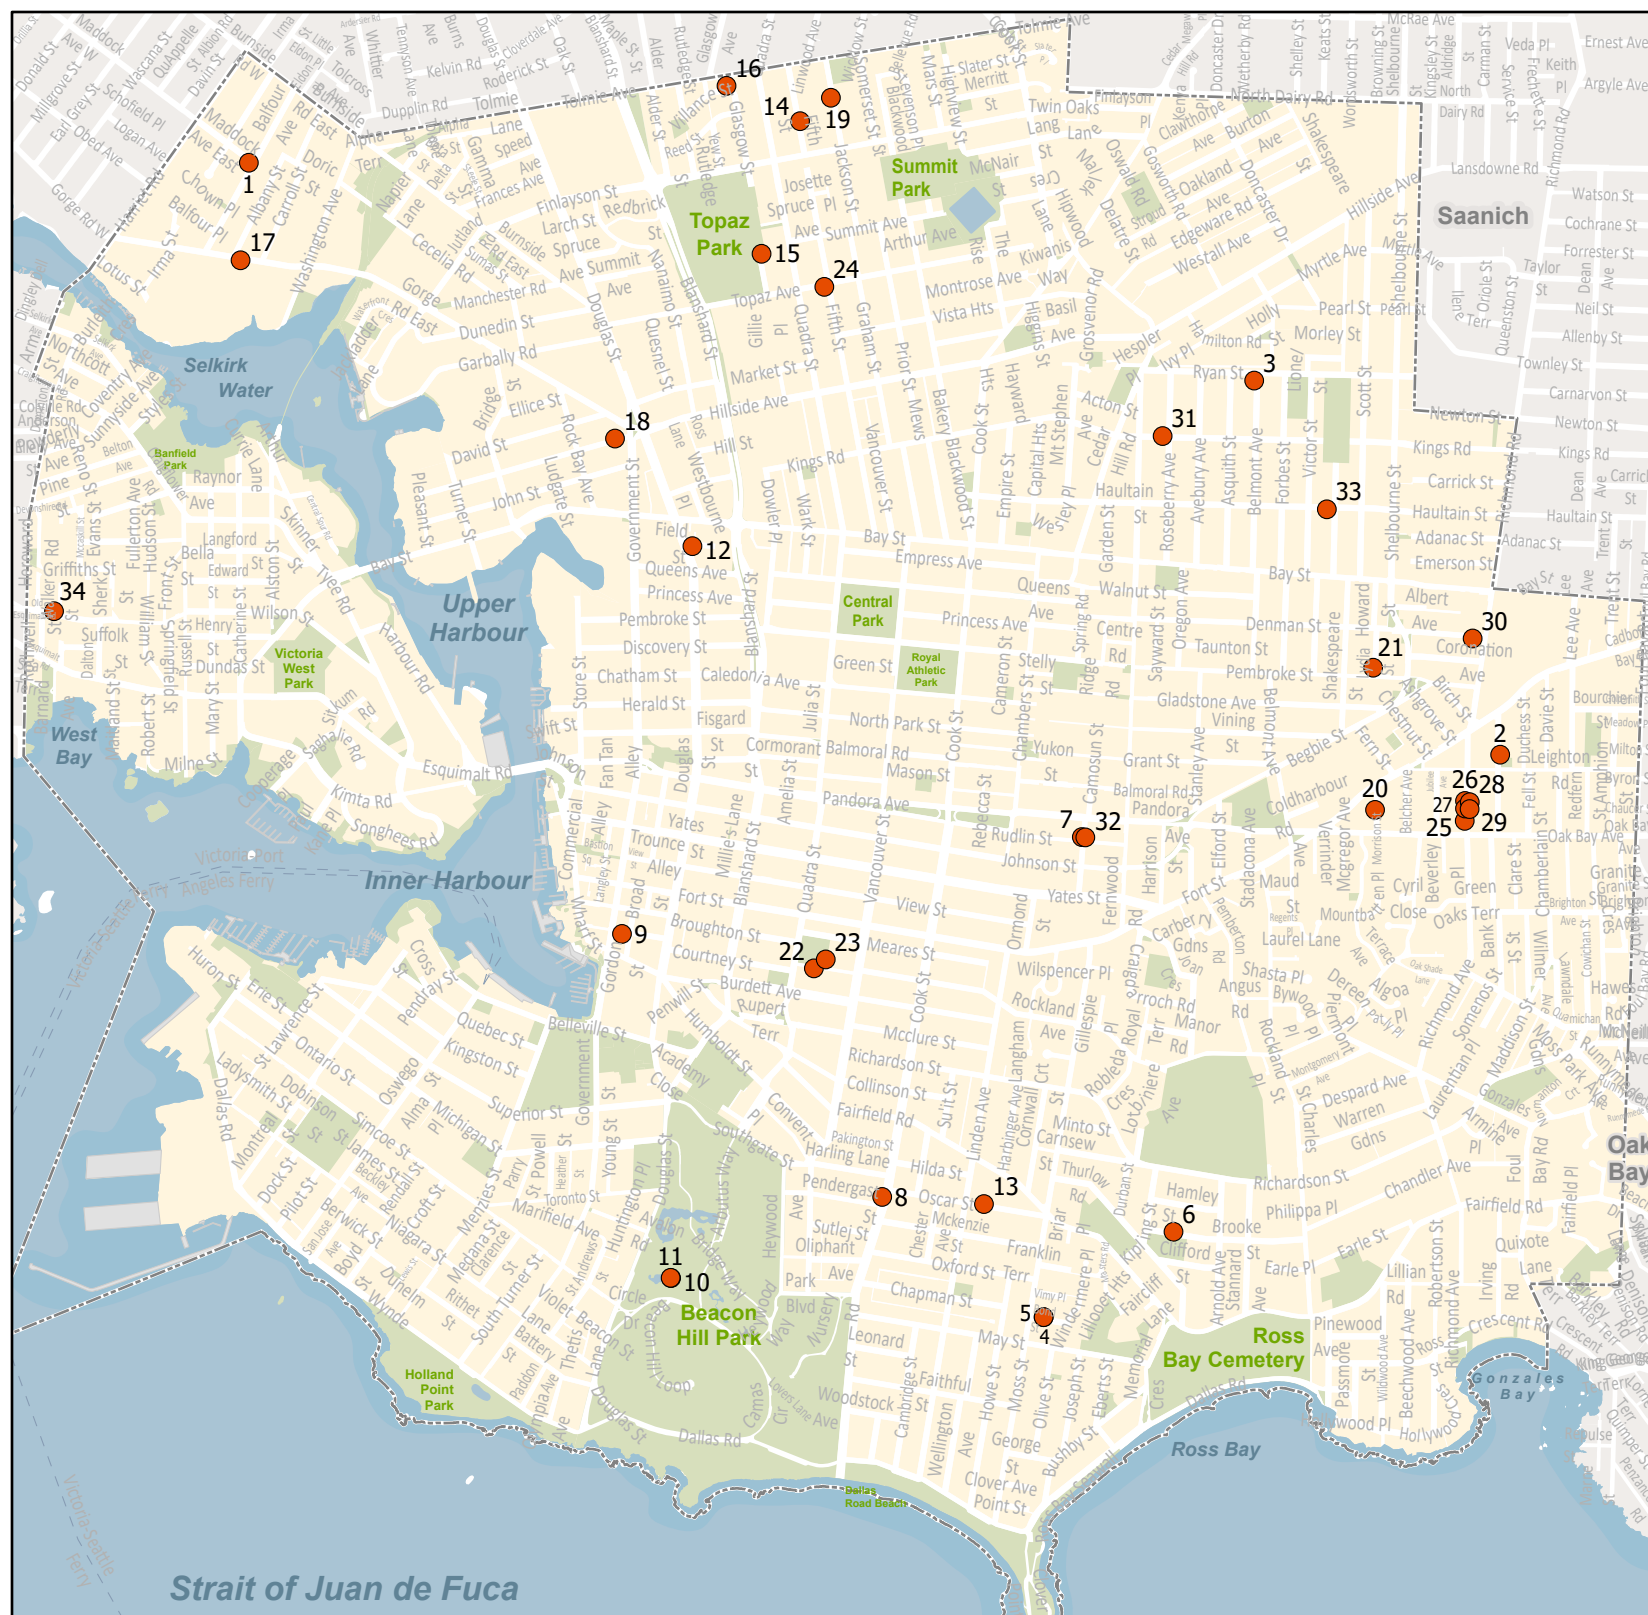

City of Victoria Tree Removals Winter 2026

 Trees Requiring Removal

2026-01-07

0 50 100 200 300
Meters